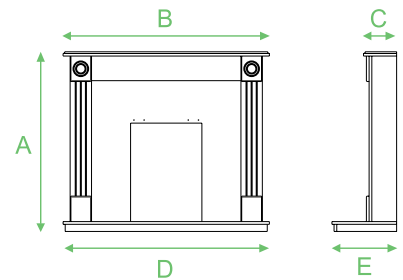

A	B	C	D	E
1058mm	1215mm	195mm	1215mm	381mm

Product Code	Model
X60013	Wycombe Electric Suite