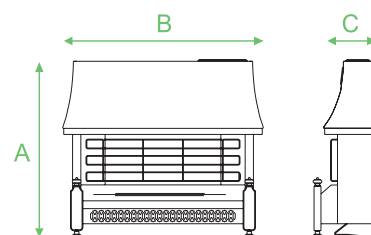

Gas Fires

Sahara Pewter/Chrome

Sahara Bronze

Sahara Pewter

Sahara

Features

- Powerful 4.78kW heat output
- 88% Efficient
- Fitted with heat exchanger technology
- Top manual control – 4 heat positions
- Electronic ignition on A97039
- Fitted with RW Safeguard
- Disabled control handle
- Available in Bronze, Pewter/Brass & Pewter/Chrome
- Chimney requirements – BC, PF, PCF
- Suitable for natural gas

A	B	C
643mm	727mm	232mm

Product Code	Model
A97007	Sahara Bronze
A97006	Sahara Pewter/Brass
A97039	Sahara Electronic Pewter/Chrome