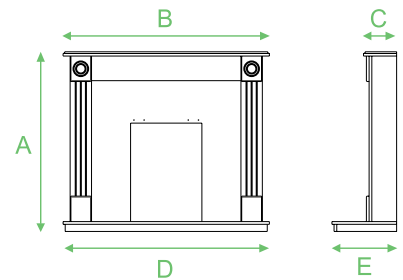

A	B	C	D	E
1058mm	1215mm	195mm	1215mm	381mm

Product Code	Model
X60010	Highgrove Electric Suite