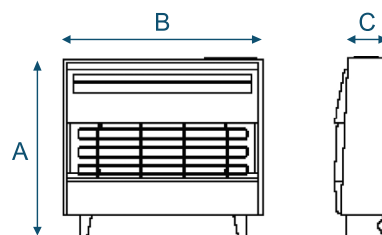

Chimney Requirements

Brick Chimney

Pre-fabricated Flue

Pre-cast Flue

A	B	C
540mm	660mm	196mm

Product Code	Model
A85014	Firegem Visa Olive
A85015	Firegem Visa Black/Brass
A85048	Firegem Visa Black/Chrome