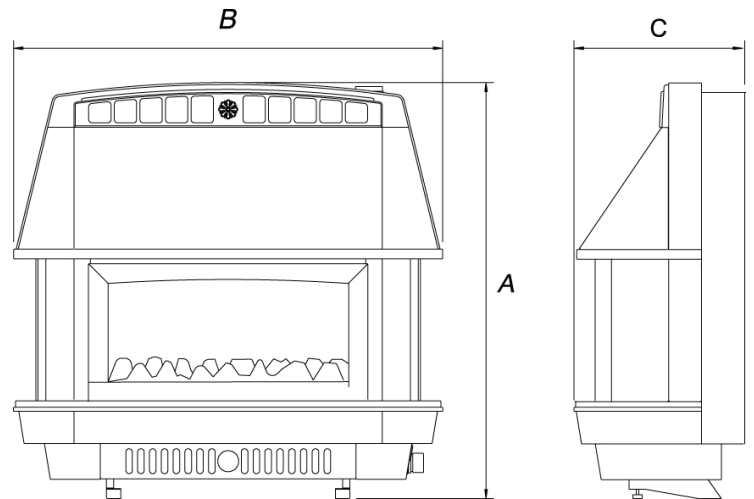

### Dimensions

Model	Product Code
Firecharm RS Black	A99027
Firecharm RS Bronze	A99028

Model	A	B	C
Firecharm RS	633mm	646mm	273mm