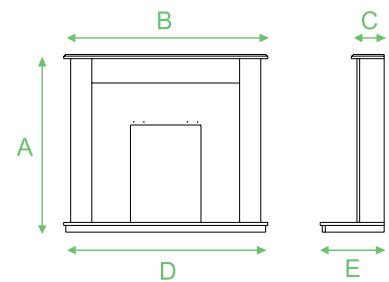

	A	B	C	D	E
15"	1058mm	1215mm	195mm	1215mm	381mm
Petite	1058mm	991mm	195mm	991mm	381mm
21"	1058mm	1215mm	195mm	1215mm	533mm

Product Code	Model
X60008	Calgary 15" Electric Suite
X600017	Calgary Petite Electric Suite
X60014	Calgary 21" Electric Suite